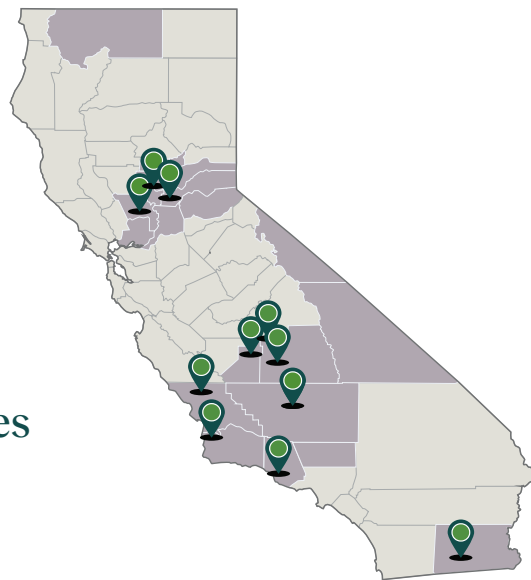

# AgWest Farm Credit

AgWest is a financial cooperative with more than a century of experience serving farmers, ranchers, timber harvesters and aquatic producers across the West.

## Supporting our communities

- New Producer Grants
- Rural Community Grants
- Local Advisor Guided Giving
- College scholarships

**5,037** Customers | **305** Employees | **11** Branch Locations

Top California commodities financed by AgWest

# AgWest Branch Locations

## California